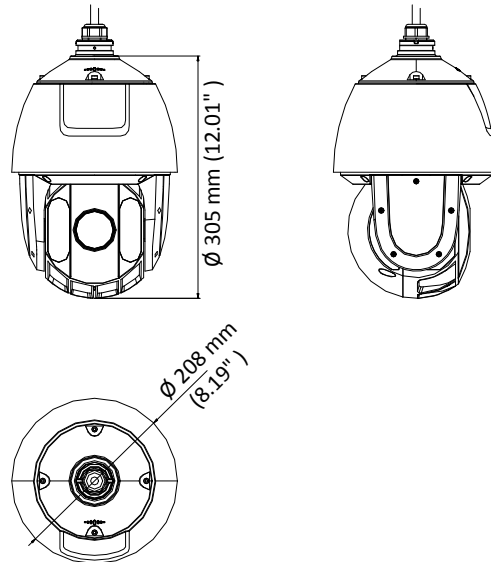

Order Model

DS-2AE5225TI-A

Dimensions